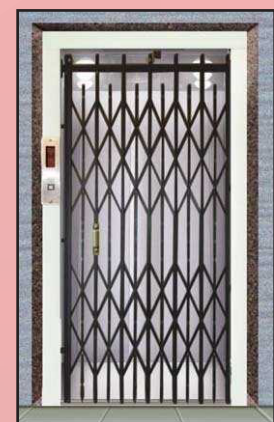

MANUAL DOORS

Collapsible Doors