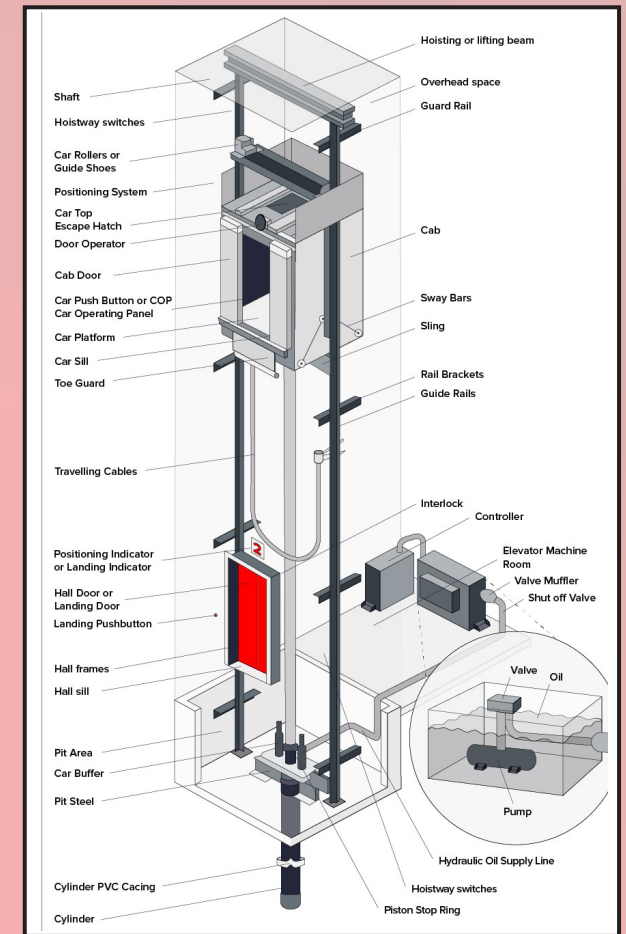

TRACTION

OVERVIEW

Amruth Pravas Elevators Passenger lift can even be designed for buildings where space is an issue. Being one of the best passenger lift suppliers in India, we know that every building is constructed in a unique way. So, we at Amruth Pravas Elevators have solutions which can be used for both internal and external use as well as public and domestic environments. We also customize our products as per your requirements. Our Passenger lifts are beautifully and luxuriously designed as per your expectations and can be easily integrated into the design of your building

CABIN & DOORS

- M.S. Cabins-Color Choice
- S.S. Cabin-Pattern Choice
- Manual Doors
- Auto Doors
- Glass Structure & Doors

MRL (Machine Room Less)

OVERVIEW

Amruth Pravas Elevators MERIT is the ideal solution for any high rise residential or commercial building which has a constraint of having a machine room. It is thoughtfully designed, well crafted and smartly priced. MERIT employs a sturdy design and delivers a smooth ride even at high speeds. It has all the necessary safeties in place and is quick to install. MERIT a space saving design to give maximum cabin space in the minimum shaft size. This means less space for elevators in your plan and maximum saleable area. The elimination of machine room greatly improves the exterior of the building

KEY FEATURES

- Smoothest Travel
- Absolute Freedom in Building Designs
- Substantial Saving on Electricity Cost
- Save the Construction Cost
- More Safe
- ARD (Automatic Rescue Device)

OVERVIEW