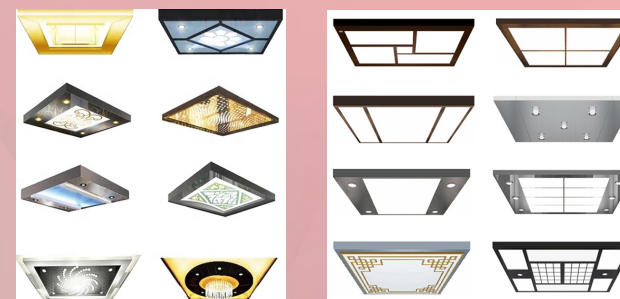

CEILING MODELS