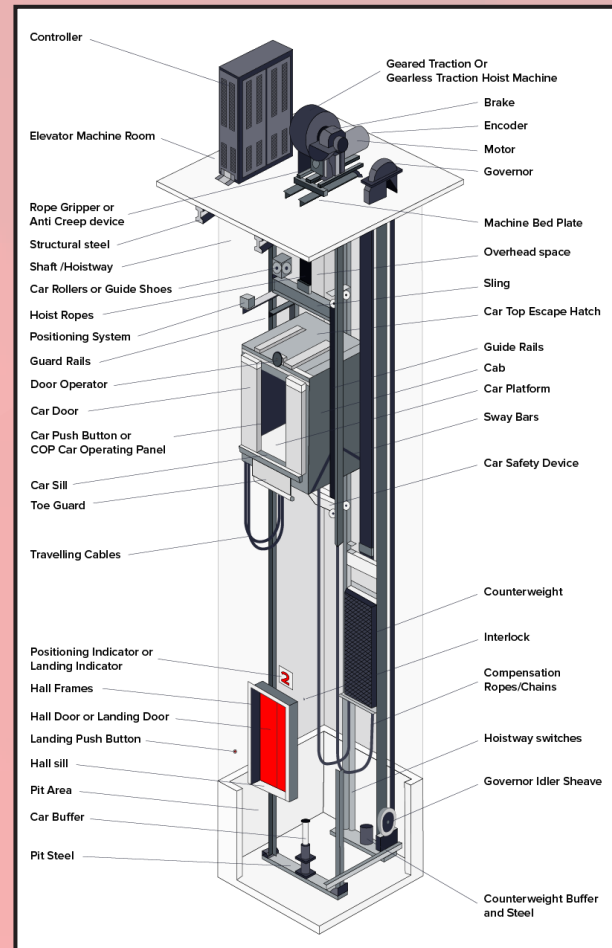

CABIN & DOORS

- ◆ M.S. Cabins-Color Choice
- ◆ S.S. Cabin-Pattern Choice
- ◆ Manual Doors
- ◆ Auto Doors
- ◆ Glass Structure & Doors

MRL (Machine Room Less)

OVERVIEW

Amruth Pravas Elevators MERIT is the ideal solution for any high rise residential or commercial building which has a constraint of having a machine room. It is thoughtfully designed, well crafted and smartly priced. MERIT employs a sturdy design and delivers a smooth ride even at high speeds. It has all the necessary safeties in place and is quick to install. MERIT a space saving design to give maximum cabin space in the minimum shaft size. This means less space for elevators in your plan and maximum saleable area. The elimination of machine room greatly improves the exterior of the building