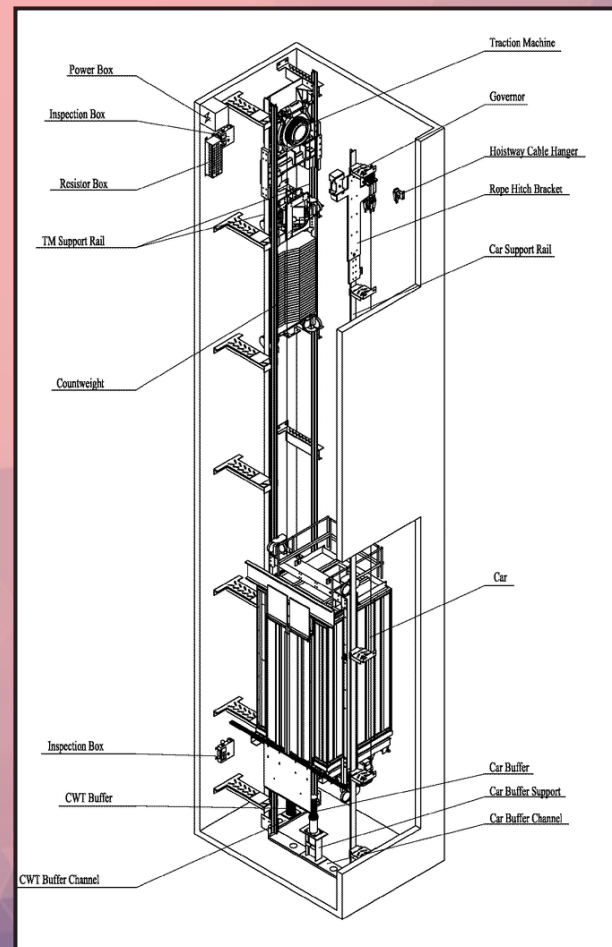

TRACTION

OVERVIEW

Amruth Pravas Elevators Passenger lift can even be designed for buildings where space is an issue. Being one of the best passenger lift suppliers in India, we know that every building is constructed in a unique way. So, we at Amruth Pravas Elevators have solutions which can be used for both internal and external use as well as public and domestic environments. We also customize our products as per your requirements. Our Passenger lifts are beautifully and luxuriously designed as per your expectations and can be easily integrated into the design of your building

CABIN & DOORS

- M.S. Cabins-Color Choice
- S.S. Cabin-Pattern Choice
- Manual Doors
- Auto Doors
- Glass Structure & Doors

MRL (Machine Room Less)

OVERVIEW

Amruth Pravas Elevators MERIT is the ideal solution for any high rise residential or commercial building which has a constraint of having a machine room. It is thoughtfully designed, well crafted and smartly priced. MERIT employs a sturdy design and delivers a smooth ride even at high speeds. It has all the necessary safeties in place and is quick to install. MERIT a space saving design to give maximum cabin space in the minimum shaft size. This means less space for elevators in your plan and maximum saleable area. The elimination of machine room greatly improves the exterior of the building

KEY FEATURES

- Smoothest Travel
- Absolute Freedom in Building Designs
- Substantial Saving on Electricity Cost
- Save the Construction Cost
- More Safe
- ARD (Automatic Rescue Device)

OVERVIEW